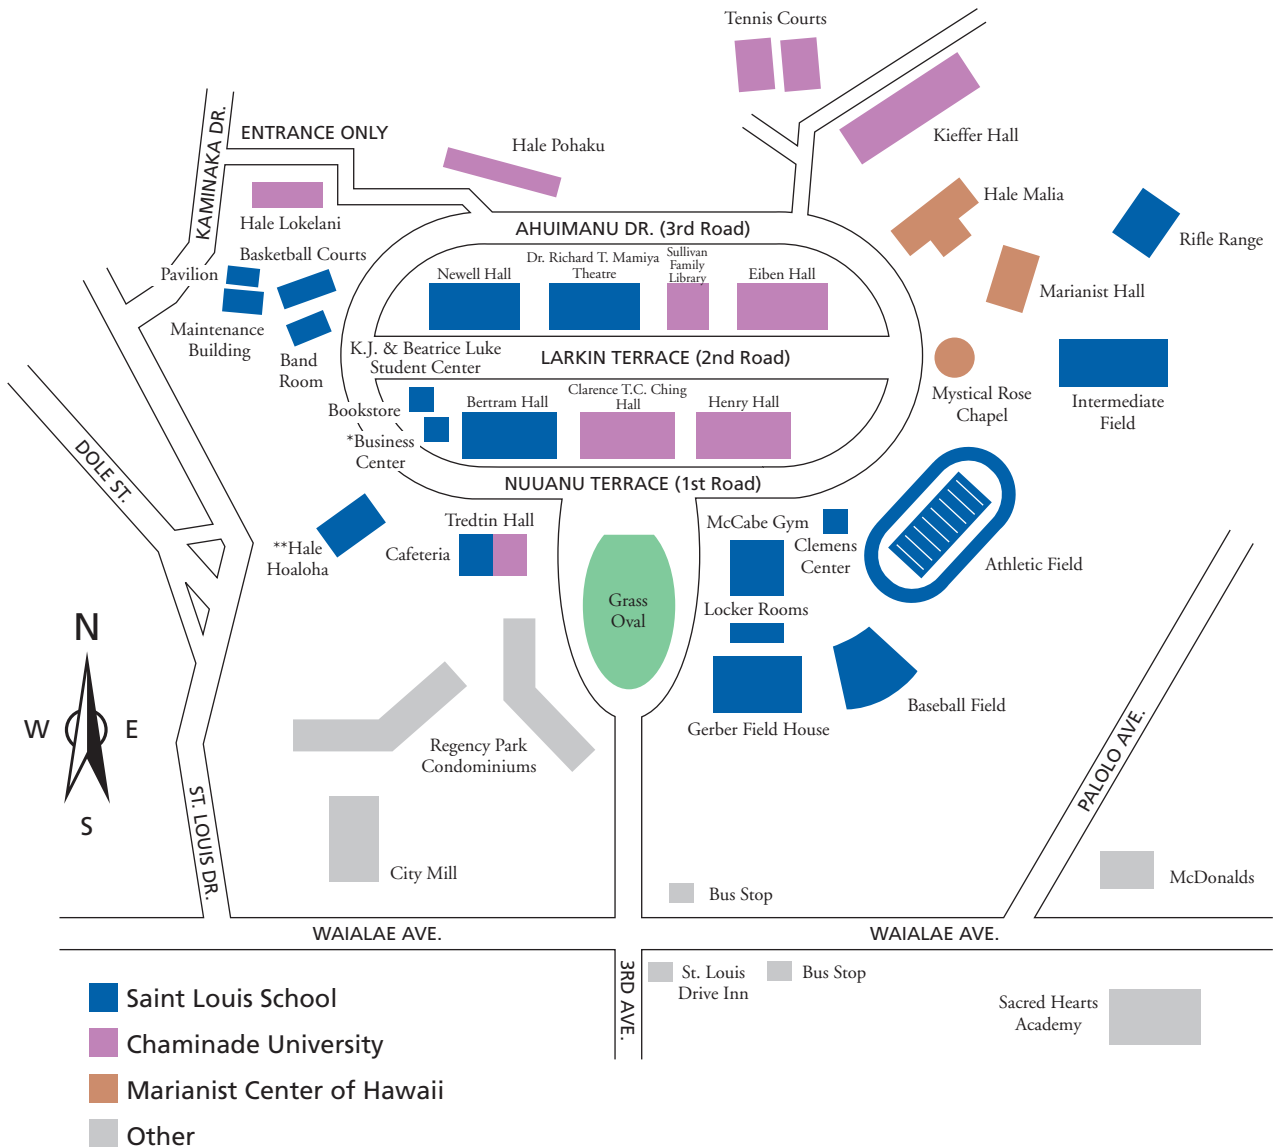

# SAINT LOUIS SCHOOL

## Driving H-1 East

- Take the King St. Exit (Exit 25A)
- Stay in any of the two left lanes
- Turn left under the freeway onto Waialae Ave.
- Continue on Waialae Ave. past City Mill
- At the next traffic light, turn left on 3rd Ave.

## Driving H-1 West

- Take the Waialae Ave. Exit
- Go straight on Waialae Ave. to 3rd Ave.
- Turn right at the traffic light at 3rd Ave.

3142 Waialae Avenue Honolulu, Hawaii 96816-1579  
 PHONE: (808) 739-7777 ADMISSIONS: (808) 739-4832  
 FAX: (808) 739-4711 SAINTLOUISHAWAII.ORG